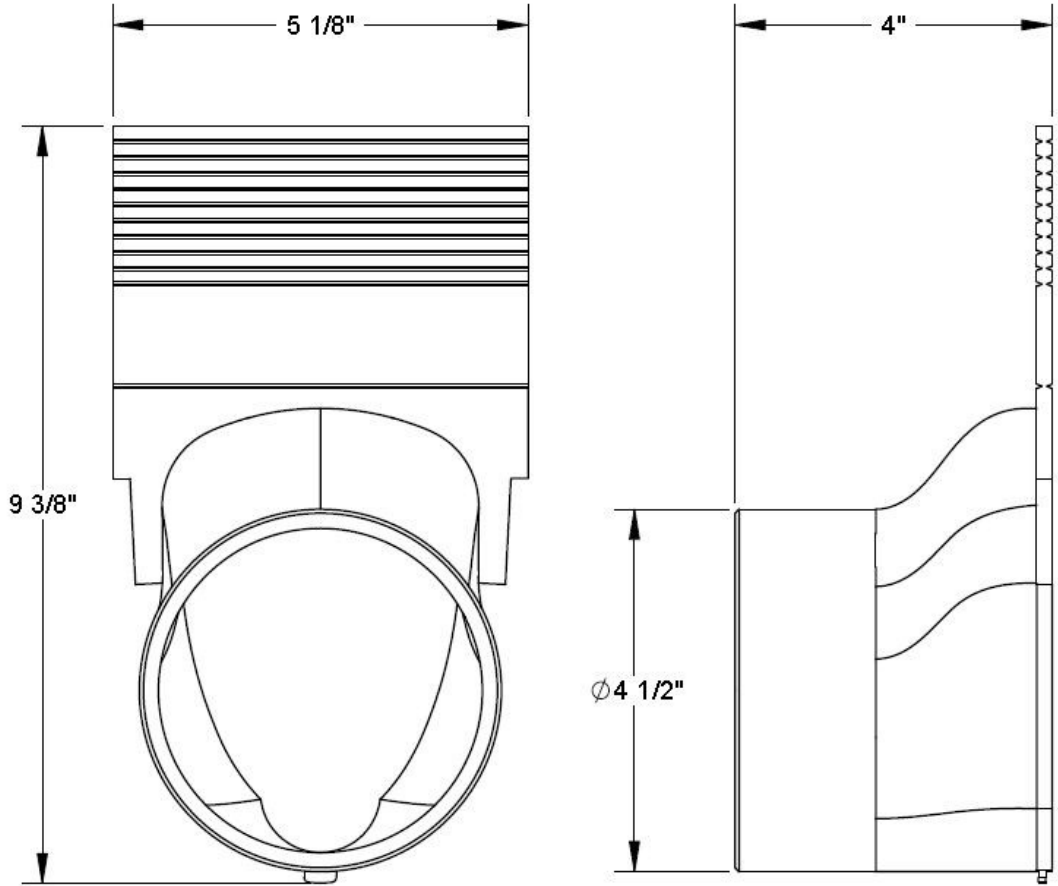

<p><b>Number</b></p> <p style="text-align: center;"><b>100-OE4</b></p>	<p><b>Series</b></p> <p style="text-align: center;"><b>CPS100</b> Outlet End Cap Pro Plus 100</p>
--	---

**100-OE4 Outlet End Cap**

<input type="checkbox"/>	-HT	HIGH TEMPERATURE CPVC MATERIAL RATED TO 212° F
--------------------------	-----	--

**Manufacturer**

**Specification**

JOSAM 100-OE4 OUTLET END CAP FOR PRO-PLUS 100C 4" INTERNAL WIDTH TRENCH CHANNELS. MADE WITH PVC MATERIAL RATED TO 140 DEGREES AND DESIGNED TO FIT SECURELY IN 100C CHANNELS AND OTHER 100C ACCESSORIES, SUPPLIED BY TRENCH DRAIN SUPPLY.